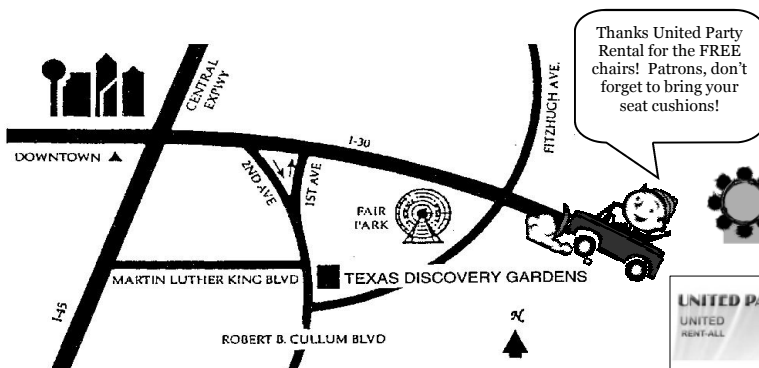

July 31

String Extravaganza

- 2:30pm Rising Star Recital Suzuki Institute of Dallas youth musicians
- 3:00pm Feature Performance The award-winning Aeolus Quartet will present Beethoven's masterpiece *Quartet No.15 in A minor, Op. 132*